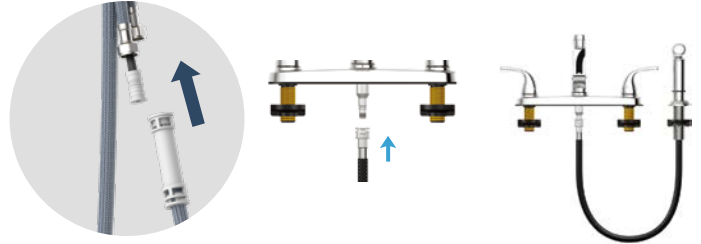

- 1- or 3-hole Installation
- Ceramic Cartridge
- Top Mount
- Flow Rate: 1.8 gpm
- Dual Function Spray
- Quick Connect
- Chrome

SecureConX® GlideAssure®

1706829 Stainless Steel
1778067 Matte Black

GlideAssure®

Making sprayer hose RETRACTION a SMOOTH operation

1794668

Spring Handle Pull-down Kitchen Faucet - Contemporary

- 1 or 3-hole Installation
- Ceramic Cartridge
- Lead Free Brass Body
- Flow Rate: 1.8 gpm
- Dual Function Spray
- Quick Connect
- Chrome

1800259 Stainless Steel
1851872 Matte Black

SecureConX[®]

A secure self aligning connection system that makes installation fast & easy

1343516

8" Single Handle Pull-out Kitchen Faucet

- 1 or 3-hole Installation
- Ceramic Cartridge
- Lead Free Brass Body
- Flow Rate: 1.8 gpm
- Dual Function Spray
- Top Mount
- Quick Connect
- Chrome