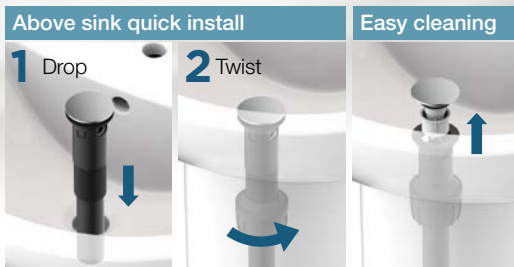

BATHROOM

SecureConX[®]

A secure self aligning connection system that makes installation fast & easy

7421423 Two Handle Bathroom Faucet

- 3-hole Installation
- Ceramic Cartridge
- Flow Rate: 1.2 gpm
- With Push Pop-up
- Chrome